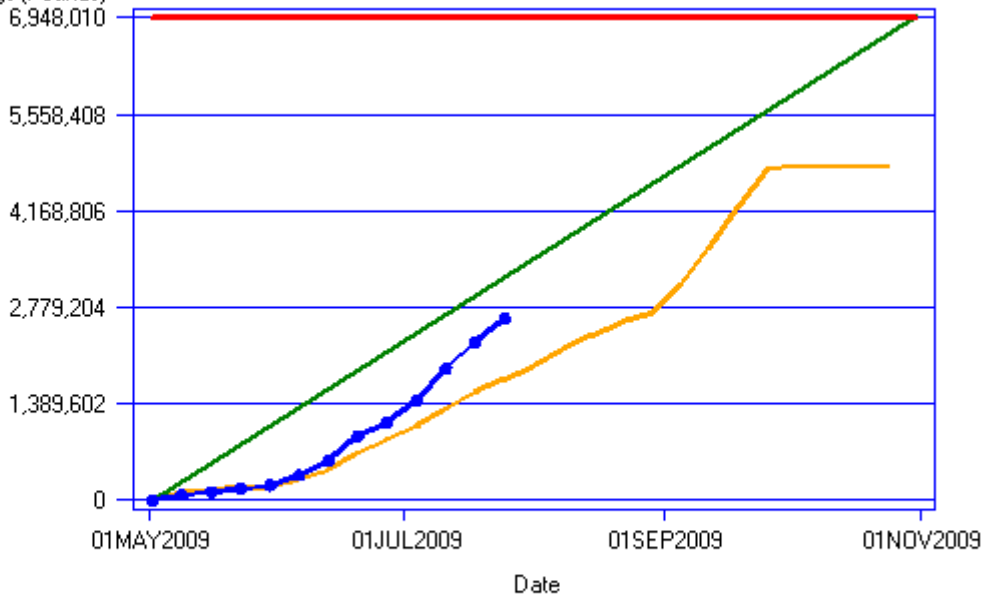

# Spiny Dogfish Quota Monitoring Report

Cumulative Landings (Pounds)

- Prior Year's Landings (Pounds)
- Quota Rationing Trajectory
- Quota (Pounds)
- Current Year's Landings (Pounds)