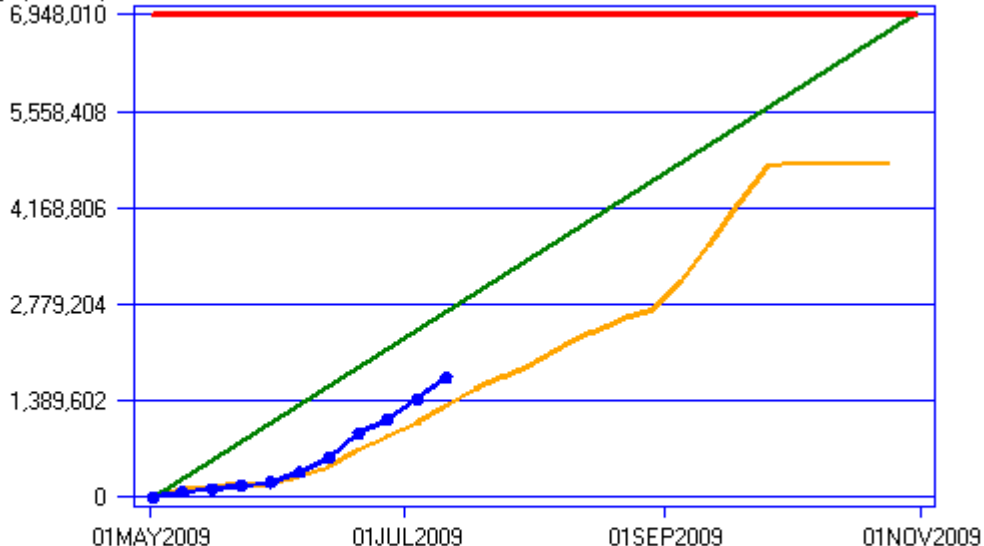

## Spiny Dogfish Quota Monitoring Report

Cumulative Landings (Pounds)

Date

- Prior Year's Landings (Pounds)
- Quota Rationing Trajectory
- Quota (Pounds)
- Current Year's Landings (Pounds)